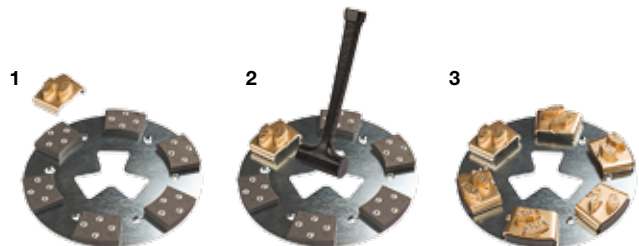

#### SB / BB - What's the difference?

The difference between SB (Small Block) and BB (Big Block) is the segment height. To see the difference between the tools during the grinding process, the corners are made rounded on the SB segments.

**EZ SB**  
Segment height:  
8 mm

**EZ BB**  
Segment height:  
12 mm

# SR Series Guide

**EZ BB & SB - When the highest efficiency and life is desired.**

<b>EZ SB</b>	<b>EZ BB</b>	<b>Name</b>	<b>Art no.</b>	<b>Description</b>
		<b>EZ SB 3 Grey</b> <b>EZ BB 3 Grey</b>	212032 212042	An all-round tool with a coarse removal capacity and a long life.  EZ BB 3 Grey has an extreme long life.
		<b>EZ SB 4 Brown</b> <b>EZ BB 4 Brown</b>	212033 212043	An all-round tool with a good removal capacity and a long life.  EZ BB 4 Brown has an extreme long life.
		<b>EZ SB 5 Black</b> <b>EZ BB 5 Black</b>	212035 212044	An all-round tool for fine removal and with a long life.  EZ BB 5 Black has an extreme long life.
		<b>EZ SB 6 Blue</b> <b>EZ BB 6 Blue</b>	212036 212045	An all-round tool for fine removal and with a long life.  EZ BB 6 Blue has an extreme long life.
		<b>EZ SB 7 Red</b> <b>EZ BB 7 Red</b>	212037 212046	An all-round tool for polishing and with a long life.  EZ BB 7 Red has an extreme long life.
		<b>EZ SB 8 White</b> <b>EZ BB 8 White</b>	212038 212047	An all-round tool for polishing and with a long life.  EZ BB 8 White has an extreme long life.

### Ultra-fast change of diamond tools!

Fit the wing of the tool into the slot on the holder. There is only one position where it will fit. Gently tap the tool firmly into place with a rubber hammer. You are now ready to start!