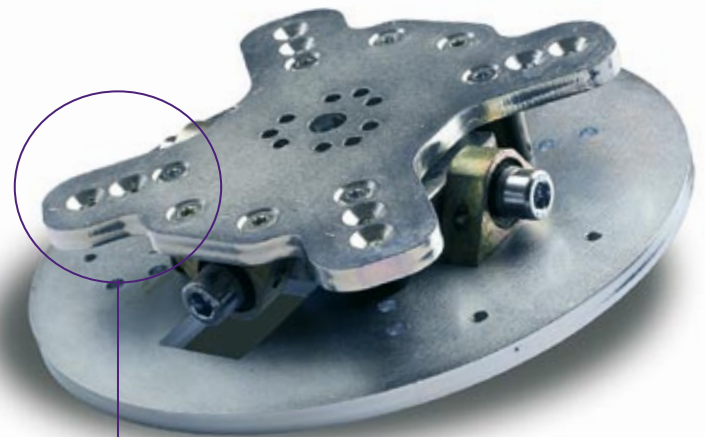

HTC

New grinding holders

Robust and flexible

Increase the life of your machines and tools.

HTC has developed a new grinding holder that will improve your grinding and reduce the need for servicing of your machine. Adjustable to different types of grinding and polishing, and more flexibility makes it universally applicable.

- More robust and safer
- Adjustable to different needs
- Can withstand tough grinding
- More even speed to reduce tool wear
- Better cooling of the holder and segment
- Much longer operating time
- Fits all hub machines

Adjustable to different positions with a total of four different hardness settings.

HTC's unique and innovative grinding holders!

Robust and flexible disc holders that are adjustable to your needs. Increase the life of your diamond segments.

Yet more proof that HTC never ceases to drive development forward in grinder technology!

New grinding holders

Guide

Grinding holder for all machines equipped with hubs.

Name	Prod.no.	Description
Grinding holder, Kardan complete 160	112355	Fits: HTC 420 Not adjustable. The machine is too lightweight for different settings to provide any benefit.
Grinding holder Kardan complete 230	112252	Fits all hub models of HTC 500, 650 Classic/HDX. Three positions.
Grinding holder Kardan complete 270	112351	Fits all hub models of HTC 800 Classic/Classic X/HDX and HTC 950 RX Three positions.
Grinding holder Kardan complete 370	112356	Fits HTC 400, all models. Three positions.